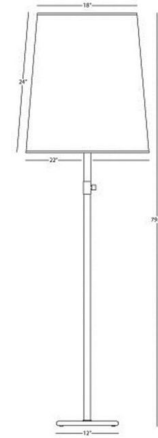

Lightology

lightology.com
866-954-4489
04-22-26

Project: _____

Company: _____

Location: _____ Fixture Type: _____

SPEC #: **RAB219658**

Approved On: _____ Approved By: _____

Buster Floor Lamp

By Robert Abbey

Description

The Buster Floor Lamp will make an elegant addition to a living room or bedroom with its slim candlestick base and tapered empire shade. On/off switch located on stem. Note: The Polished Nickel finish is only available with Fondine shade.

Shown in polished nickel / fondine

Specifications

COLOR	Fondine
BODY FINISH	Polished Nickel
WATTAGE	200W
DIMMER	Included
DIMENSIONS	22"W x 79.5"H
BULB NOT INCLUDED	1 x A21/Medium (E26)/200W/120V Incandescent
OTHER BULB OPTIONS	1 x A21/Medium (E26)/120V LED
COUNTRY OF ORIGIN	China