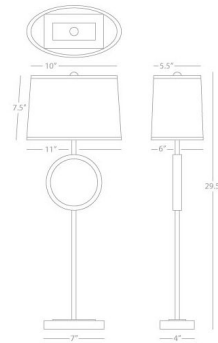

Lightology

lightology.com
866-954-4489
06-19-26

Project: _____

Company: _____

Location: _____ Fixture Type: _____

SPEC #: **RAB219709**

Approved On: _____ Approved By: _____

Logan Buffet Table Lamp By Robert Abbey

Description

The Logan Buffet Table Lamp is a stylish accent piece with its slim metal stem and circular detail. The lamp is topped with a fondine fabric shade which creates a warm, inviting glow perfect for a side table in the living room or a nightstand in the bedroom. Switch is located on the socket. Includes 8 foot cord. UL listed.

Shown in ascot white / polished nickel

Specifications

COLOR	N/A
BODY FINISH	Ascot White / Polished Nickel
WATTAGE	5W
DIMMER	Included
DIMENSIONS	11"W x 29.5"H x 6"D
BULB NOT INCLUDED	1 x B11/Candelabra (E12)/5W/120V LED
OTHER BULB OPTIONS	1 x B10/Candelabra (E12)/120V LED 1 x B10/Candelabra (E12)/60W/120V Incandescent
COUNTRY OF ORIGIN	China