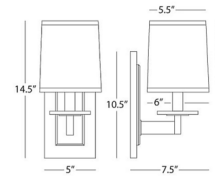

### Specifications

COLOR	Pearl Dupioni
BODY FINISH	Antique Brass
WATTAGE	5W
DIMMER	Standard 120V
DIMENSIONS	5.5"W x 14.5"H x 7.5"D
BULB NOT INCLUDED	1 x B11/Candelabra (E12)/5W/120V LED
OTHER BULB OPTIONS	1 x B10/Candelabra (E12)/120V LED 1 x B10/Candelabra (E12)/60W/120V Incandescent
COUNTRY OF ORIGIN	China