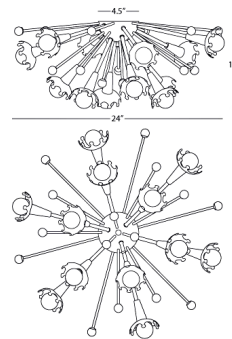

### Description

The Sputnik Ceiling Flush Mount features an Antique Brass with Crystal accents.

Shown in antique brass / crystal

### Specifications

COLOR . . . . . Crystal  
BODY FINISH . . . . . Antique Brass  
WATTAGE . . . . . 480W  
DIMMER . . . . . Standard 120V  
DIMENSIONS . . . . . 24"W x 10"H  
BULB NOT INCLUDED . . . . . 12 x G16.5/Candelabra (E12)/40W/120V Incandescent