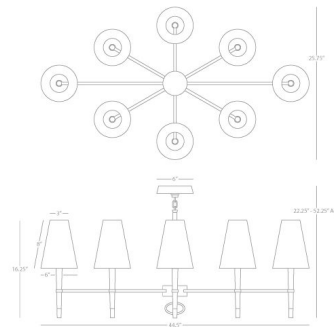

By Jonathan Adler

Description

The Ventana Chandelier includes one 6 inch and three 12 inch downrods. UL listed.

Shown in natural / ebony + antique brass / natural

Specifications

COLOR	Natural
BODY FINISH	Natural / Ebony + Antique Brass
WATTAGE	40W
DIMMER	Standard 120V
DIMENSIONS	44.5\"L x 25.75\"W x 16.25\"H
BULB NOT INCLUDED	8 x B10/Candelabra (E12)/5W/120V LED
OTHER BULB OPTIONS	8 x B10/Candelabra (E12)/120V LED