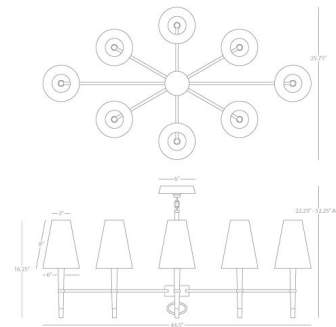

Lightology

lightology.com
866-954-4489
04-25-26

Project: _____
Company: _____
Location: _____ Fixture Type: _____
SPEC #: **JAD219793**
Approved On: _____ Approved By: _____

Ventana Oval Chandelier By Jonathan Adler

Description

The Ventana Chandelier includes one 6 inch and three 12 inch downrods. UL listed.

Shown in natural / ebony + antique brass / natural

Specifications

COLOR Natural
BODY FINISH Natural / Ebony + Antique Brass
WATTAGE 40W
DIMMER Standard 120V
DIMENSIONS 44.5\"/>