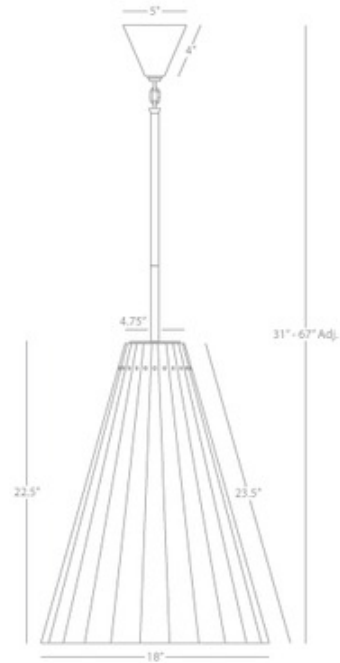

COMPANY	PROJECT	FIXTURE TYPE	APPROVED BY	DATE