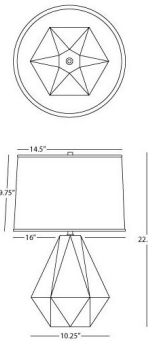

Specifications

COLOR . . . . . Oyster Linen
BODY FINISH . . . . . Bone
WATTAGE 27W
DIMMER . . . . . Included
DIMENSIONS . . . . . 16"W x 22.5"H
BULB NOT INCLUDED . . . . . 1 x A19 3-Way/Medium (E26)/27W/120V LED
COUNTRY OF ORIGIN . . . . . United States