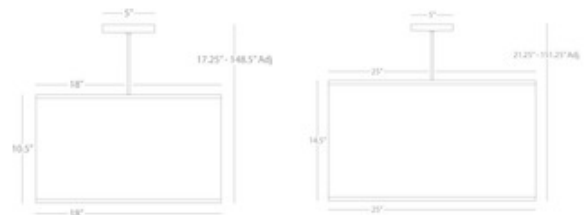

**BRAND**

Robert Abbey

**DESCRIPTION**

Elena Pendant features a Bone Dupioni fabric, Mushroom Dupioni fabric, or Pearl Dupioni fabric shade with a White finish. Includes 12 feet of white cord. Available in two sizes. One 100 watt, 120 volt A19 type Medium base incandescent bulb is required, but not included. UL listed. Medium: 18 inch width x 10.5 inch height x 148.5 inch maximum length. Large: 25 inch width x 14.5 inch height x 151.25 inch maximum length.

*Shown in: White / Bone Dupioni*

<b>SHADE COLOR</b>	Bone Dupioni
<b>BODY FINISH</b>	White
<b>WATTAGE</b>	72W
<b>DIMMER</b>	Standard 120V
<b>DIMENSIONS</b>	151.25"L x 25"W x 14.5"H
<b>BULB NOT INCLUDED</b>	
<b>LAMP</b>	1 x A19/Medium (E26)/72W/120V Incandescent 1 x A19/Medium (E26)/120V LED