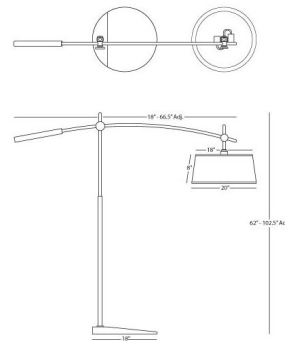

### Description

The Miles Floor Lamp is both stylish and functional with a sleek adjustable arm that allows light to be aimed precisely where it is needed. The tapered fabric shade adds a sophisticated touch and softens the light, making it perfect for a living room or bedroom. On/Off footswitch located on cord. UL listed.

### Specifications

COLOR	N/A
BODY FINISH	White Linen / Brushed Nickel
WATTAGE	144W
DIMMER	N/A
DIMENSIONS	66.5"W x 102.5"H
BULB NOT INCLUDED	2 x A19/Medium (E26)/72W/120V Incandescent
OTHER BULB OPTIONS	2 x A19/Medium (E26)/120V LED
COUNTRY OF ORIGIN	China

### Technical Information

PRODUCT DIMENSIONS	Cord: 120"
--------------------	------------

CLICK TO VIEW PRODUCT

Notes: