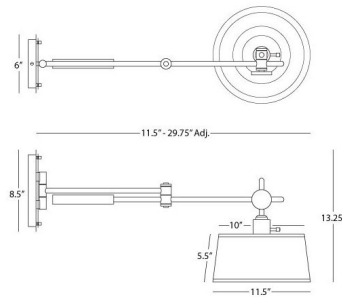

By Robert Abbey

Description

The Miles Swing Arm Wall Sconce is both stylish and functional with a sleek adjustable arm that allows light to be aimed precisely where it is needed. The tapered fabric shade adds a sophisticated touch and softens the light, making it perfect for a living room or bedroom. Hi/Lo switch is located on the socket. UL listed.

Shown in white linen / brushed nickel

Specifications

COLOR	N/A
BODY FINISH	White Linen / Brushed Nickel
WATTAGE	72W
DIMMER	Standard 120V
DIMENSIONS	11.5"W x 13.25"H x 29.75"D
BULB NOT INCLUDED	1 x A19/Medium (E26)/72W/120V Incandescent
OTHER BULB OPTIONS	1 x A19/Medium (E26)/120V LED
COUNTRY OF ORIGIN	China