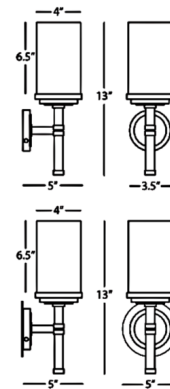

By Robert Abbey

Description

The Halo Wall Sconce offers a sleek, sophisticated design that will add an elegant accent to any space. The cylindrical cased white glass shade softly diffuses light for a pleasant, welcoming glow.

Shown in brushed chrome / polished chrome / white glass

Shown with Optional Junction Box Cover Plate

Specifications

COLOR White Glass
BODY FINISH Brushed Chrome / Polished Chrome
WATTAGE 60W
DIMMER Standard 120V
DIMENSIONS 5"W x 13"H x 4"D
BULB NOT INCLUDED 1 x A19/Medium (E26)/60W/120V Incandescent
OTHER BULB OPTIONS 1 x A19/Medium (E26)/120V LED
COUNTRY OF ORIGIN China