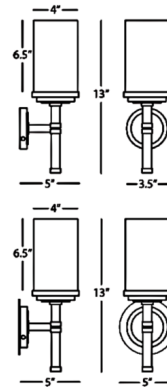

### Description

The Halo Wall Sconce offers a sleek, sophisticated design that will add an elegant accent to any space. The cylindrical cased white glass shade softly diffuses light for a pleasant, welcoming glow.

Shown in brushed chrome / polished chrome / white glass

Shown with Optional Junction Box Cover Plate

### Specifications

COLOR . . . . . White Glass  
BODY FINISH . . . . . Brushed Chrome / Polished Chrome  
WATTAGE . . . . . 60W  
DIMMER . . . . . Standard 120V  
DIMENSIONS . . . . . 5"W x 13"H x 4"D  
BULB NOT INCLUDED . . . . . 1 x A19/Medium (E26)/60W/120V Incandescent  
OTHER BULB OPTIONS . . . . . 1 x A19/Medium (E26)/120V LED  
COUNTRY OF ORIGIN . . . . . China