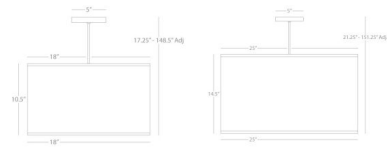

Description

Elena Pendant features a Bone Dupioni fabric, Mushroom Dupioni fabric, or Pearl Dupioni fabric shade with a White finish. Includes 12 feet of white cord. Available in two sizes. One 100 watt, 120 volt A19 type Medium base incandescent bulb is required, but not included. UL listed. Medium: 18 inch width x 10.5 inch height x 148.5 inch maximum length. Large: 25 inch width x 14.5 inch height x 151.25 inch maximum length.

Shown in white / mushroom brown linen

Specifications

COLOR Mushroom Brown Linen
BODY FINISH White
WATTAGE 72W
DIMMER Standard 120V
DIMENSIONS 148.5"L x 18"W x 10.5"H
BULB NOT INCLUDED 1 x A19/Medium (E26)/72W/120V Incandescent
OTHER BULB OPTIONS 1 x A19/Medium (E26)/120V LED
COUNTRY OF ORIGIN China