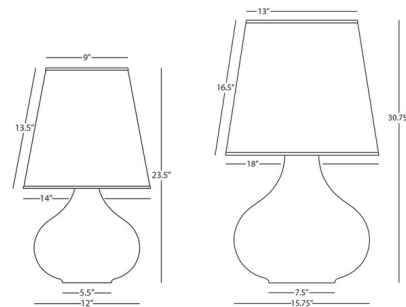

### Description

The June Table Lamp, with its exaggerated curves, give just the right amount of attitude to liven up a space. June offers a splash of color balanced with a neutral linen cone-shaped shade, to complement a variety of decors. Full range dimmer switch is located on the lamp socket. Note: No Oyster Linen shade with Sugar Plum in 23.5 inch height.

### Specifications

COLOR . . . . . Oyster Linen  
BODY FINISH . . . . . Lily  
WATTAGE . . . . . 17W  
DIMMER . . . . . Included  
DIMENSIONS . . . . . 18"W x 30.75"H  
BULB NOT INCLUDED . . . . . 1 x A19/Medium (E26)/17W/120V LED  
COUNTRY OF ORIGIN . . . . . United States

### Technical Information

PRODUCT DIMENSIONS . . . . . Silver Cord: 96"

CLICK TO VIEW PRODUCT

Notes: