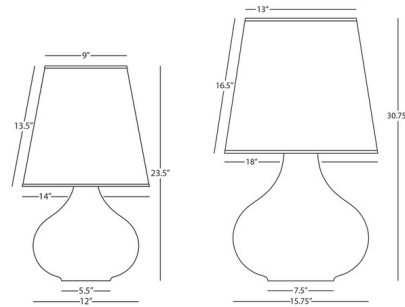

By Robert Abbey

Description

The June Table Lamp, with its exaggerated curves, give just the right amount of attitude to liven up a space. June offers a splash of color balanced with a neutral linen cone-shaped shade, to complement a variety of decors. Full range dimmer switch is located on the lamp socket. Note: No Oyster Linen shade with Sugar Plum in 23.5 inch height.

Shown in lily / oyster linen

Specifications

COLOR Oyster Linen
BODY FINISH Lily
WATTAGE 17W
DIMMER Included
DIMENSIONS 18"W x 30.75"H
BULB NOT INCLUDED 1 x A19/Medium (E26)/17W/120V LED
COUNTRY OF ORIGIN United States

Technical Information

PRODUCT DIMENSIONS Silver Cord: 96"

CLICK TO VIEW PRODUCT

Notes: