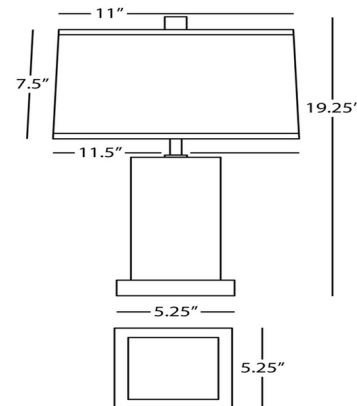

### Description

The Harvey Table Lamp adds a clean, classic look to your interior space. The ceramic column body is topped with a drum shaped hardback linen shade that casts warm shadows of light across your room. A full range dimmer switch is on the cord for the 19.25 inch lamp. NOTE: This is a discontinued model and limited to quantity on hand.

### Specifications

COLOR	Oyster Linen
BODY FINISH	Marine Blue
WATTAGE	9W
DIMMER	N/A
DIMENSIONS	11.5"W x 19.25"H
BULB NOT INCLUDED	1 x G16.5/Candelabra (E12)/9W/120V LED
COUNTRY OF ORIGIN	United States

CLICK TO VIEW PRODUCT