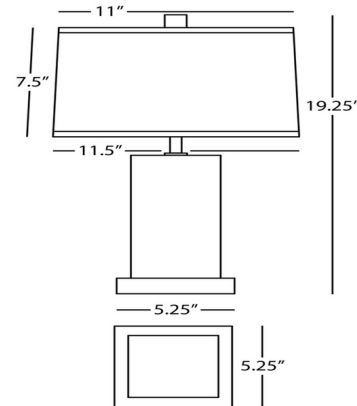

### Description

The Harvey Table Lamp adds a clean, classic look to your interior space. The ceramic column body is topped with a drum shaped hardback linen shade that casts warm shadows of light across your room. A full range dimmer switch is on the cord for the 19.25 inch lamp. NOTE: This is a discontinued model and limited to quantity on hand.

### Specifications

COLOR	Oyster Linen
BODY FINISH	Marine Blue
WATTAGE	9W
DIMMER	N/A
DIMENSIONS	11.5"W x 19.25"H
BULB NOT INCLUDED	1 x G16.5/Candelabra (E12)/9W/120V LED
COUNTRY OF ORIGIN	United States

CLICK TO VIEW PRODUCT