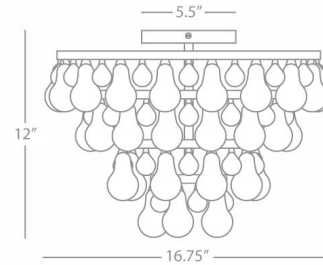

### Description

The Bling Ceiling brings a romantic elegance to your interior space. The tiered metal frame is layered with Crystal drops that create a dazzling sparkle and a glamorous aesthetic.

Shown in polished nickel / crystal

### Specifications

COLOR	Crystal
BODY FINISH	Polished Nickel
WATTAGE	10W
DIMMER	Standard 120V
DIMENSIONS	16.75"W x 12"H
BULB NOT INCLUDED	2 x B10/Candelabra (E12)/5W/120V LED
OTHER BULB OPTIONS	2 x B10/Candelabra (E12)/120V LED 2 x B10/Candelabra (E12)/60W/120V Incandescent
COUNTRY OF ORIGIN	China