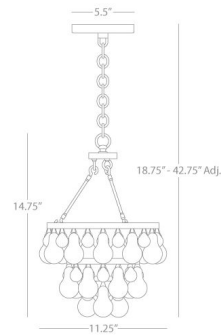

### Description

The Bling Pendant brings a romantic elegance to your interior space. The metal frame is layered with Crystal drops that create a dazzling sparkle and a glamorous aesthetic.

Shown in polished nickel / crystal

### Specifications

COLOR	Crystal
BODY FINISH	Polished Nickel
WATTAGE	120W
DIMMER	Standard 120V
DIMENSIONS	11.25"W x 14.75"H
BULB NOT INCLUDED	2 x G16.5/Candelabra (E12)/60W/120V Incandescent
COUNTRY OF ORIGIN	China