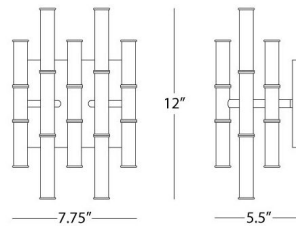

By Jonathan Adler

Description

The Meurice Five Arm Wall Light is reminiscent of bamboo shoots, bringing both form and function to your interior space. May be hung horizontally or vertically.

Shown in polished nickel

Specifications

COLOR N/A
BODY FINISH Polished Nickel
WATTAGE 250W
DIMMER Standard 120V
DIMENSIONS 7.75\"W x 12\"H x 5.5\"D
BULB NOT INCLUDED 10 x G16.5/Candelabra (E12)/25W/120V Incandescent

CLICK TO VIEW PRODUCT