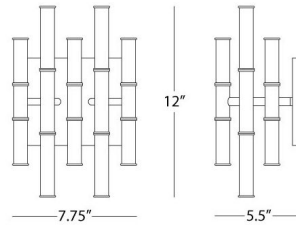

By Jonathan Adler

Description

The Meurice Five Arm Wall Light is reminiscent of bamboo shoots, bringing both form and function to your interior space. May be hung horizontally or vertically.

Shown in polished nickel

Specifications

COLOR	N/A
BODY FINISH	Polished Nickel
WATTAGE	250W
DIMMER	Standard 120V
DIMENSIONS	7.75\"W x 12\"H x 5.5\"D
BULB NOT INCLUDED	10 x G16.5/Candelabra (E12)/25W/120V Incandescent

CLICK TO VIEW PRODUCT