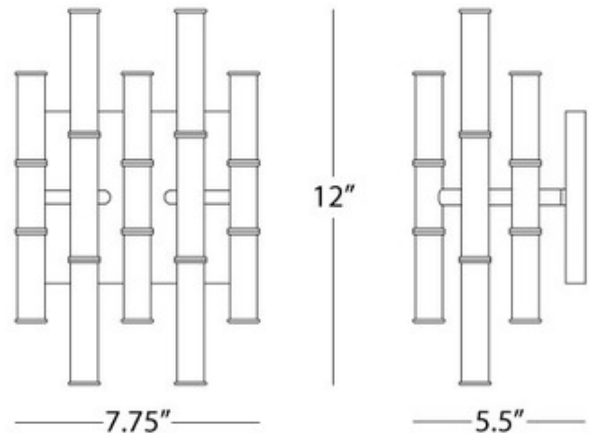

DESIGNER

Jonathan Adler

BRAND

Jonathan Adler

DESCRIPTION

Meurice Five Arm Wall Light features a Polished Nickel, Deep Patina Bronze, or Antique Brass finish. Ten 25 watt, 120 volt G16.5 type Candelabra base incandescent bulbs are required, but not included. 7.75 inch width x 12 inch height x 5.5 inch depth. UL listed.

Shown in: Polished Nickel

SHADE COLOR	N/A
BODY FINISH	Polished Nickel
LAMP	10 x G16.5/Candelabra (E12)/25W/120V Incandescent
WATTAGE	250W
DIMMER	Incandescent
DIMENSIONS	7.75"W x 12"H x 5.5"D

ITEM NUMBER JAD220047