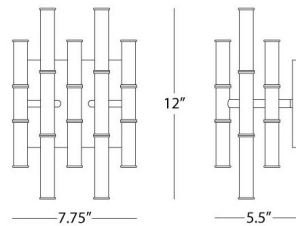

Description

The Meurice Five Arm Wall Light is reminiscent of bamboo shoots, bringing both form and function to your interior space. May be hung horizontally or vertically.

Shown in polished nickel

Specifications

COLOR	N/A
BODY FINISH	Polished Nickel
WATTAGE	250W
DIMMER	Standard 120V
DIMENSIONS	7.75\"W x 12\"H x 5.5\"D
BULB NOT INCLUDED	10 x G16.5/Candelabra (E12)/25W/120V Incandescent

CLICK TO VIEW PRODUCT

Notes: