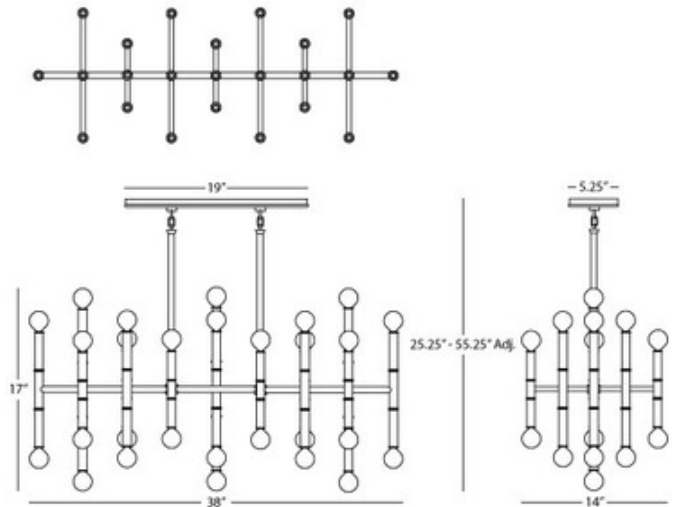

**DESIGNER**

Jonathan Adler

**BRAND**

Jonathan Adler

**DESCRIPTION**

Meurice Rectangular Chandelier is a sleek bold piece, perfect in any room of your home. Includes two 6 inch downrods, and six 12 inch downrods to customize length.

*Shown in: Polished Nickel*

<b>SHADE COLOR</b>	N/A
<b>BODY FINISH</b>	Polished Nickel
<b>WATTAGE</b>	1050W
<b>DIMMER</b>	Standard 120V
<b>DIMENSIONS</b>	55.25"L x 38"W x 17"H x 14"D
<b>BULB NOT INCLUDED</b>	
<b>LAMP</b>	42 x G16.5/Candelabra (E12)/25W/120V Incandescent

**SPEC #**

JAD220048

COMPANY

PROJECT

FIXTURE TYPE

APPROVED BY

DATE

---