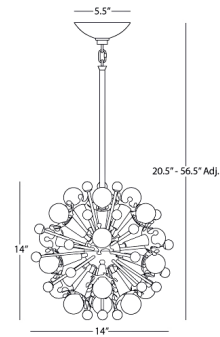

### Specifications

COLOR	Crystal
BODY FINISH	Polished Nickel
WATTAGE	720W
DIMMER	Standard 120V
DIMENSIONS	56.5"L x 14"W x 14"H
BULB NOT INCLUDED	18 x G16.5/Candelabra (E12)/40W/120V Incandescent

CLICK TO VIEW PRODUCT