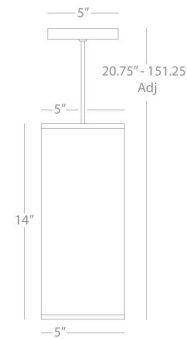

By Robert Abbey

Description

The Elena Mini Pendant features a streamlined design that will complement a wide variety of decor styles. The cylindrical fabric shade provides soft, diffused light perfect for bedrooms and living rooms. Includes 12 feet of white cord. UL listed.

Shown in white / pearl dupioni

Specifications

COLOR	Pearl Dupioni
BODY FINISH	White
WATTAGE	72W
DIMMER	Standard 120V
DIMENSIONS	151.25"L x 5"W x 14"H
BULB NOT INCLUDED	1 x A19/Medium (E26)/72W/120V Incandescent
OTHER BULB OPTIONS	1 x A19/Medium (E26)/120V LED
COUNTRY OF ORIGIN	China