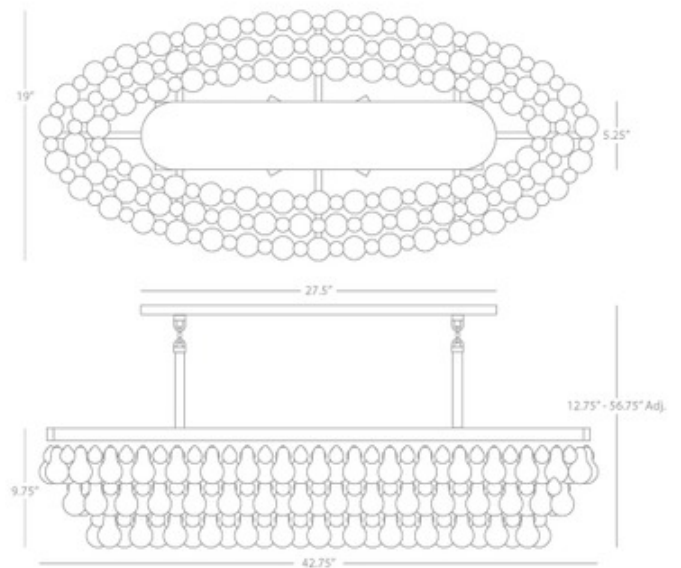

BRAND

Robert Abbey

DESCRIPTION

The Bling Oval Chandelier features Crystal drops with an Antique Brass, Polished Nickel, or Deep Bronze Patina finish. Eight 60 watt max 120 volt A19 medium base bulbs are required, but not included. 42.75 inch width x 9.75 inch height x 19 inch depth x 56.75 inch maximum length. UL listed.

Shown in: Deep Patina Bronze / Crystal

SHADE COLOR	Crystal
BODY FINISH	Deep Patina Bronze
WATTAGE	344W
DIMMER	Standard 120V
DIMENSIONS	56.75"L x 42.75"W x 9.75"H x 19"D
BULB NOT INCLUDED	
LAMP	8 x A19/Medium (E26)/43W/120V Incandescent 8 x A19/Medium (E26)/120V LED

SPEC #

RAB220146

COMPANY

PROJECT

FIXTURE TYPE

APPROVED BY

DATE