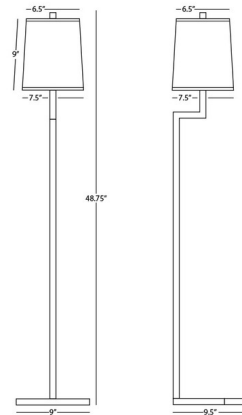

### Description

With a stem bending in bold right angles, the Doughnut Mini C Floor Lamp features dominant lines and strong geometry. Light glows through its trapezoidal fabric shade and top diffuser. Full range dimmer switch on socket.

### Specifications

COLOR . . . . . Snowflake  
BODY FINISH . . . . . Deep Patina Bronze  
WATTAGE . . . . . 100W  
DIMMER . . . . . Included  
DIMENSIONS . . . . . 9"W x 48.75"H x 9.5"D  
BULB NOT INCLUDED . . . . . 1 x A19/Medium (E26)/100W/120V Incandescent  
OTHER BULB OPTIONS . . . . . 1 x A19/Medium (E26)/120V LED  
COUNTRY OF ORIGIN . . . . . China

### Technical Information

PRODUCT DIMENSIONS Shade Dimensions: 6.5"/7.5"W x 6.5"/7.5"D x 9" Slant Height

Shown in deep patina bronze / snowflake

CLICK TO VIEW PRODUCT

Notes: