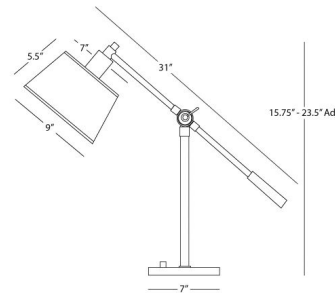

By Robert Abbey

Description

The Real Simple Boom Table Lamp is both stylish and functional, with an adjustable arm that can be raised or lowered to direct the light for reading and other tasks. The lamp's sleek stem and neatly tapered lampshade give it a modern look. 3-way switch on socket.

Shown in dark bronze

Specifications

COLOR	N/A
BODY FINISH	Dark Bronze
WATTAGE	72W
DIMMER	N/A
DIMENSIONS	31"W x 23.5"H
BULB NOT INCLUDED	1 x A19/Medium (E26)/72W/120V Incandescent
OTHER BULB OPTIONS	1 x A19/Medium (E26)/120V LED
COUNTRY OF ORIGIN	United States