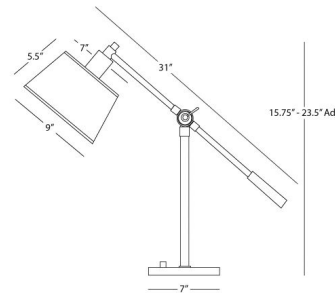

### Description

The Real Simple Boom Table Lamp is both stylish and functional, with an adjustable arm that can be raised or lowered to direct the light for reading and other tasks. The lamp's sleek stem and neatly tapered lampshade give it a modern look. 3-way switch on socket.

### Specifications

COLOR	N/A
BODY FINISH	Dark Bronze
WATTAGE	72W
DIMMER	N/A
DIMENSIONS	31"W x 23.5"H
BULB NOT INCLUDED	1 x A19/Medium (E26)/72W/120V Incandescent
OTHER BULB OPTIONS	1 x A19/Medium (E26)/120V LED
COUNTRY OF ORIGIN	United States