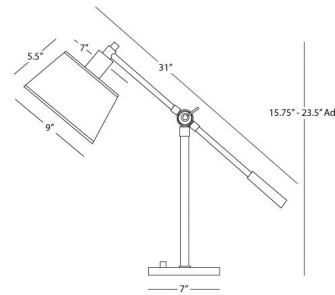

### Description

The Real Simple Boom Table Lamp is both stylish and functional, with an adjustable arm that can be raised or lowered to direct the light for reading and other tasks. The lamp's sleek stem and neatly tapered lampshade give it a modern look. 3-way switch on socket.

### Specifications

COLOR	N/A
BODY FINISH	Dark Bronze
WATTAGE	72W
DIMMER	N/A
DIMENSIONS	31"W x 23.5"H
BULB NOT INCLUDED	1 x A19/Medium (E26)/72W/120V Incandescent
OTHER BULB OPTIONS	1 x A19/Medium (E26)/120V LED
COUNTRY OF ORIGIN	United States