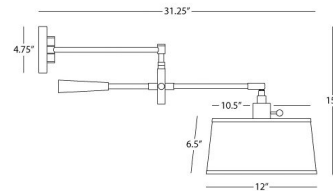

By Robert Abbey

Description

The Real Simple Boom Wall Light features a drum shade supported by an adjustable arm that can be raised and lowered as well as rotated from side to side. This flexibility makes the fixture perfectly suited for use as a reading light in a cozy nook or next to a bed. Hi-Lo switch located on the socket. Can be installed as a hardwired or plug in fixture. Made in the USA. UL listed.

Shown in dark bronze / snowflake fabric

Specifications

COLOR	Snowflake Fabric
BODY FINISH	Dark Bronze
WATTAGE	43W
DIMMER	Included
DIMENSIONS	12"W x 15"H x 31.25"D
BULB NOT INCLUDED	1 x A19/Medium (E26)/43W/120V Incandescent
OTHER BULB OPTIONS	1 x A19/Medium (E26)/120V LED
COUNTRY OF ORIGIN	United States