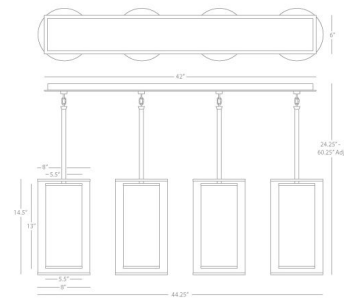

Shown in deep patina bronze / ascot white / transparent

Specifications

COLOR	Ascot White / Transparent
BODY FINISH	Deep Patina Bronze
WATTAGE	20W
DIMMER	Standard 120V
DIMENSIONS	44.25"L x 6"W x 14.5"H
BULB NOT INCLUDED	4 x B11/Candelabra (E12)/5W/120V LED
OTHER BULB OPTIONS	4 x B10/Candelabra (E12)/120V LED 4 x B10/Candelabra (E12)/60W/120V Incandescent
COUNTRY OF ORIGIN	China