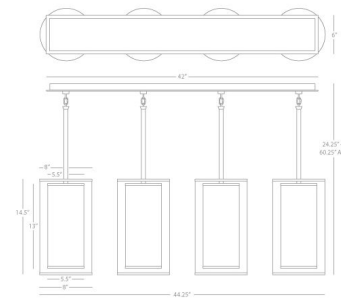

Shown in deep patina bronze / ascot white / transparent

Specifications

COLOR Ascot White / Transparent
BODY FINISH Deep Patina Bronze
WATTAGE 20W
DIMMER Standard 120V
DIMENSIONS 44.25"L x 6"W x 14.5"H
BULB NOT INCLUDED 4 x B11/Candelabra (E12)/5W/120V LED
OTHER BULB OPTIONS 4 x B10/Candelabra (E12)/120V LED
4 x B10/Candelabra (E12)/60W/120V Incandescent
COUNTRY OF ORIGIN China