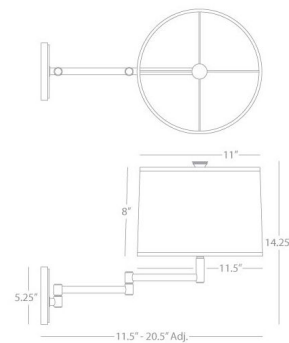

CLICK TO VIEW PRODUCT

Notes: