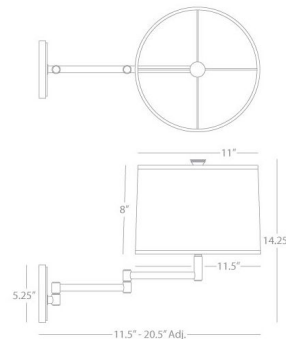

CLICK TO VIEW PRODUCT

Notes: