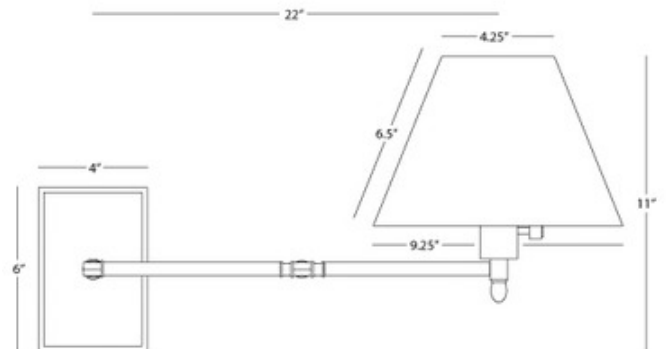

BRAND

Robert Abbey

DESCRIPTION

Meilleur Swinger Wall Sconce features a Light Beige Linen shade with an Off White Linen shade with a Polished Nickel finish. One 100 watt, 120 volt A19 type Medium base incandescent bulb is required, but not included. UL listed. 9.25 inch width x 11 inch height x 22 inch maximum depth.

SHADE COLOR		N/A
BODY FINISH	Light Beige Linen/ Deep Patina Bronze	
WATTAGE		72W
DIMMER		Standard 120V
DIMENSIONS		9.25"W x 11"H x 22"D
BULB NOT INCLUDED		
LAMP	1 x A19/Medium (E26)/72W/120V Incandescent	
	1 x A19/Medium (E26)/120V LED	