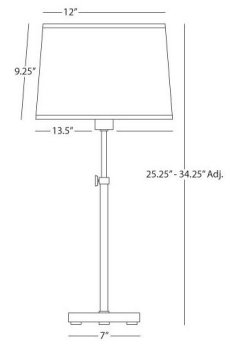

Shown in deep patina bronze

Specifications

COLOR	N/A
BODY FINISH	Deep Patina Bronze
WATTAGE	72W
DIMMER	N/A
DIMENSIONS	13.5"W x 34.25"H
BULB NOT INCLUDED	1 x A19/Medium (E26)/72W/120V Incandescent
OTHER BULB OPTIONS	1 x A19/Medium (E26)/120V LED
COUNTRY OF ORIGIN	China