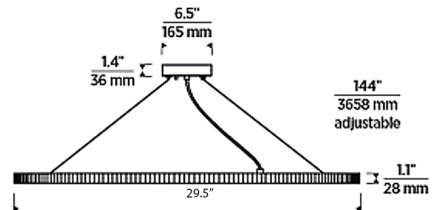

By Visual Comfort Modern

Description

The Interlace Pendant shows off an intricate woven design, where thin stainless steel cables are hand-strung into a metal ring frame. The ring casts a bright glow of LED light inward, highlighting the reflective strands while providing ambient illumination. The hanging cables can be adjusted to position the ring level or at an angle. 120V: TRIAC and ELV dimmable. NOTE: This is a discontinued model and limited to quantity on hand.

Specifications

COLOR	N/A
BODY FINISH	Satin Nickel
WATTAGE	30W
DIMMER	Low Voltage Electronic
DIMENSIONS	29.5"W x 1.1"H
INTEGRATED LED MODULE	1 x LED/30W/120V LED
COUNTRY OF ORIGIN	China

Technical Information

LAMP LIFE	50000 hours
COLOR RENDERING	80 CRI
LAMP COLOR	2700K
LUMENS/WATT	82.20
LUMINOUS FLUX	2466 lumens

Shown in satin nickel

CLICK TO VIEW PRODUCT

Notes: