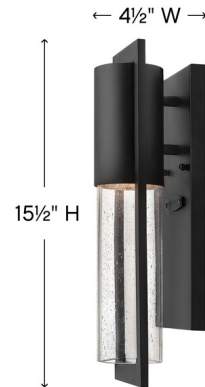

Description

The Shelter Tall Outdoor Wall Sconce features a minimalist style in aluminum creates a chic, dramatic statement as the light from above grazes through its clear seedy glass. Note: LED option is Title 24 Compliant with included bulb.

Specifications

COLOR Clear Seedy
BODY FINISH Black
WATTAGE 50W
DIMMER Standard 120V
DIMENSIONS 4.5"W x 15.5"H x 4.8"D
BULB NOT INCLUDED 1 x MR16/GU10/50W/120V Halogen
COUNTRY OF ORIGIN China

Technical Information

PRODUCT DIMENSIONS Backplate Dimensions: 4.5" W x 12" H

Shown in black / clear seedy

CLICK TO VIEW PRODUCT

Notes: