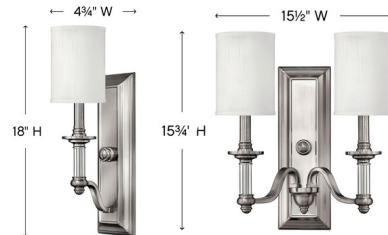

Lightology

lightology.com
866-954-4489
04-27-26

Project: _____

Company: _____

Location: _____ Fixture Type: _____

SPEC #: **HIN221671**

Approved On: _____ Approved By: _____

Sussex Wall Sconce By Hinkley Lighting

Description

Sussex Wall Sconce comes in Brushed Nickel finish with White Fabric Hardback and English Bronze finish with Ivory Fabric Hardback.

Shown in brushed nickel / white fabric hardback

Specifications

COLOR	N/A
BODY FINISH	Brushed Nickel / White Fabric Hardback
WATTAGE	5W
DIMMER	Standard 120V
DIMENSIONS	4.5"W x 17.8"H x 6.8"D
BULB NOT INCLUDED	1 x B11/Candelabra (E12)/5W/120V LED
OTHER BULB OPTIONS	1 x B10/Candelabra (E12)/120V LED 1 x B10/Candelabra (E12)/60W/120V Incandescent
COUNTRY OF ORIGIN	China