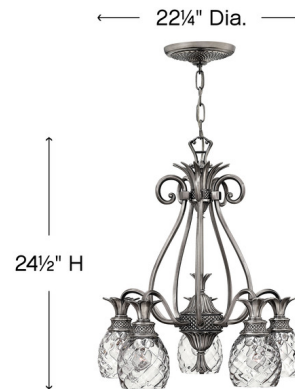

Lightology

lightology.com
866-954-4489
05-22-26

Project: _____

Company: _____

Location: _____ Fixture Type: _____

SPEC #: **HIN221711**

Approved On: _____ Approved By: _____

Pineapple Downlight Chandelier By Hinkley Lighting

Description

Pineapple Downlight Chandelier comes in Burnished Brass or Pearl Bronze finish with Clear Optic Glass. Comes with 60 inches of chain.

Shown in burnished brass / clear optic

Specifications

COLOR	N/A
BODY FINISH	Burnished Brass / Clear Optic
WATTAGE	375W
DIMMER	Standard 120V
DIMENSIONS	22"W x 24.5"H
BULB NOT INCLUDED	5 x A19/Medium (E26)/75W/120V Incandescent
OTHER BULB OPTIONS	5 x A19/Medium (E26)/120V LED
COUNTRY OF ORIGIN	China