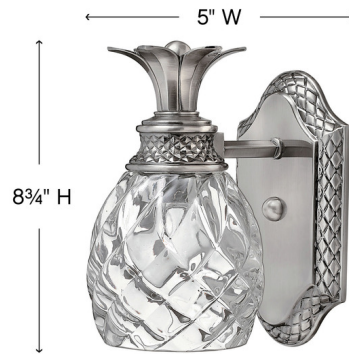

Lightology

lightology.com
866-954-4489
06-30-26

Project: _____

Company: _____

Location: _____ Fixture Type: _____

SPEC #: **HIN221781**

Approved On: _____ Approved By: _____

Pineapple Wall Sconce By Hinkley Lighting

Description

The Pineapple Wall Light features Clear Optic glass shades with a Burnished Brass, Polished Antique Nickel or Pearl Bronze finish.

Shown in burnished brass / clear optic

Specifications

COLOR	N/A
BODY FINISH	Burnished Brass / Clear Optic
WATTAGE	100W
DIMMER	Standard 120V
DIMENSIONS	5"W x 8.8"H x 7"D
BULB NOT INCLUDED	1 x A19/Medium (E26)/100W/120V Incandescent
OTHER BULB OPTIONS	1 x A19/Medium (E26)/120V LED
COUNTRY OF ORIGIN	China