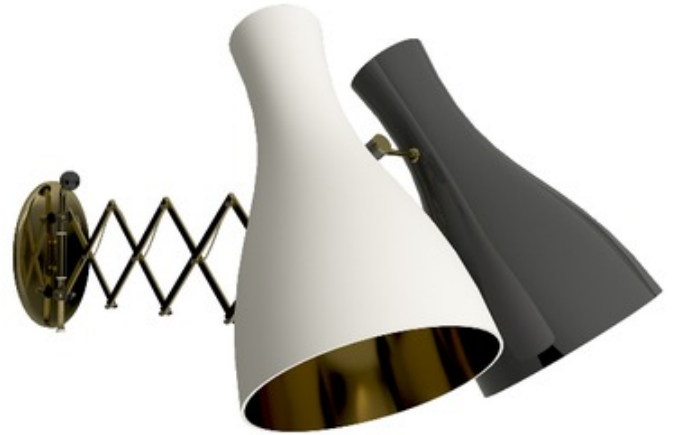

BRAND

CreativeMary

DESCRIPTION

Jordaan Wall Arm Lamp features two shades in White/Grey, Black, or White with a Brass finish. Scissored arm extend to direct light. Two 40 watt, 120 volt A19 type Medium base incandescent bulbs are required, but not included. 9 inch width x 29.5 inch depth.

Shown in: Brass / White / Grey

SHADE COLOR	White / Grey
BODY FINISH	Brass
WATTAGE	80W
DIMMER	Standard 120V
DIMENSIONS	9"H x 29.5"D
LAMP	2 x A19/Medium (E26)/40W/120V Incandescent 2 x A19/Medium (E26)/120V LED