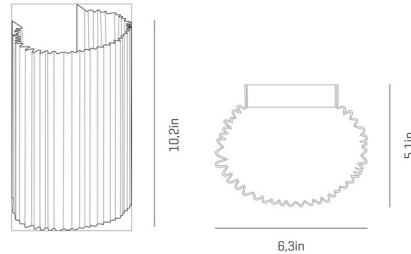

By a-emotional light

Description

The Gea Wall Sconce takes its name from the goddess, mother earth. With a lender body that seems to have feminine erected figures defying their vertical position and wrapped in a veil of stainless steel mesh. Soft and warm light flows out from within the fixture and spreads uniformly over the whole structure. Available in LED or halogen options.

Shown in stainless steel / white

Specifications

COLOR White
BODY FINISH Stainless Steel
WATTAGE 8W
DIMMER Standard 120V
DIMENSIONS 6.3"W x 10.2"H x 5.1"D
BULB NOT INCLUDED 2 x JCD/G9/4W/120V LED
COUNTRY OF ORIGIN Spain