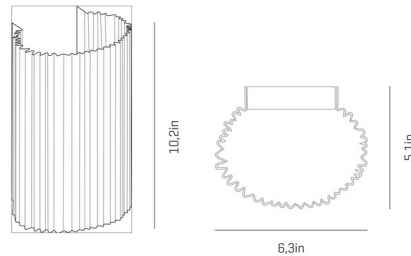

### Specifications

COLOR . . . . . White  
BODY FINISH . . . . . Stainless Steel  
WATTAGE . . . . . 8W  
DIMMER . . . . . Standard 120V  
DIMENSIONS . . . . . 6.3"W x 10.2"H x 5.1"D  
BULB NOT INCLUDED . . . . . 2 x JCD/G9/4W/120V LED  
COUNTRY OF ORIGIN . . . . . Spain