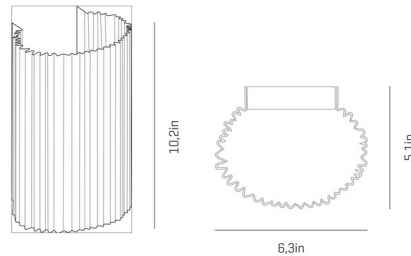

Specifications

COLOR . . . . . White
BODY FINISH . . . . . Stainless Steel
WATTAGE 8W
DIMMER . . . . . Standard 120V
DIMENSIONS . . . . . 6.3"W x 10.2"H x 5.1"D
BULB NOT INCLUDED . . . . . 2 x JCD/G9/4W/120V LED
COUNTRY OF ORIGIN . . . . . Spain

CLICK TO VIEW PRODUCT

Notes: