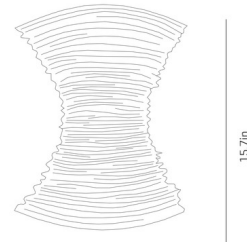

By a-emotional light

Description

The Cors Wall Sconce has magnificent curves and folds that suggest a glittering body and feminine body. The lamp is crafted from painted stainless steel mesh that creates a playful and subtle glow that shines from within.

Shown in stainless steel / white

15.7in

5.9in

11.8in

Specifications

COLOR White
BODY FINISH Stainless Steel
WATTAGE 8W
DIMMER Standard 120V
DIMENSIONS 11.8"W x 15.7"H x 5.9"D
BULB NOT INCLUDED 2 x JCD/G9/4W/120V LED
COUNTRY OF ORIGIN Spain