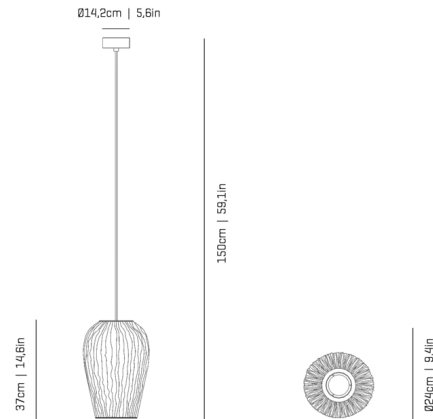

Specifications

COLOR White
BODY FINISH Stainless Steel
WATTAGE 12W
DIMMER Standard 120V
DIMENSIONS 9.4"W x 14.6"H
BULB NOT INCLUDED 1 x A19/Medium (E26)/12W/120V LED
OTHER BULB OPTIONS 1 x A19/Medium (E26)/120V LED
COUNTRY OF ORIGIN Spain

Technical Information

PRODUCT DIMENSIONS Canopy: 5.6" diameter

Shown in stainless steel / white

CLICK TO VIEW PRODUCT

Notes: