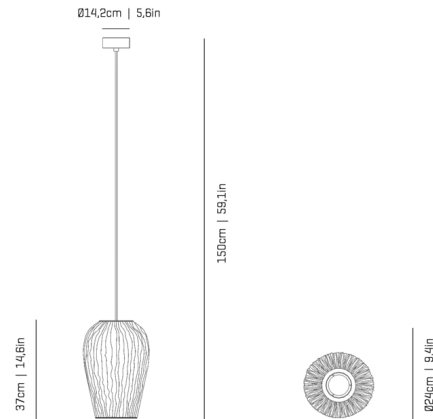

### Specifications

COLOR . . . . . White  
BODY FINISH . . . . . Stainless Steel  
WATTAGE . . . . . 12W  
DIMMER . . . . . Standard 120V  
DIMENSIONS . . . . . 9.4"W x 14.6"H  
BULB NOT INCLUDED . . . . . 1 x A19/Medium (E26)/12W/120V LED  
OTHER BULB OPTIONS . . . . . 1 x A19/Medium (E26)/120V LED  
COUNTRY OF ORIGIN . . . . . Spain

### Technical Information

PRODUCT DIMENSIONS . . . . . Canopy: 5.6" diameter

Shown in stainless steel / white

CLICK TO VIEW PRODUCT

Notes: