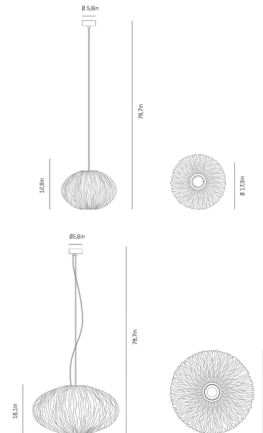

Description

The Coral Seurchin Pendant features subtle textures and warm light with a handmade stainless steel mesh shade. The elegance of the lines and warmth of the light add an ideal ambiance to any room.

Specifications

COLOR	White
BODY FINISH	Stainless Steel
WATTAGE	48W
DIMMER	Standard 120V
DIMENSIONS	27.6"W x 16.1"H
BULB NOT INCLUDED	4 x A19/Medium (E26)/12W/120V LED
OTHER BULB OPTIONS	4 x A19/Medium (E26)/120V LED
COUNTRY OF ORIGIN	Spain

Technical Information

PRODUCT DIMENSIONS	Canopy: 5.6" diameter
--------------------	-----------------------

Shown in stainless steel / white

CLICK TO VIEW PRODUCT

Notes: