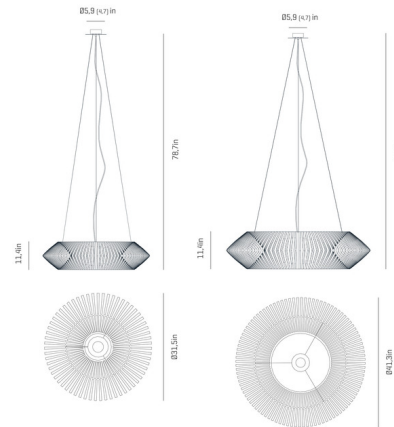

By a-emotional light

Description

The V Pendant offers a sleek, modern look that will be an intriguing addition to any contemporary space. The slatted geometric design reflects light beautifully across the room.

Shown in stainless steel / black

Specifications

COLOR Black
BODY FINISH Stainless Steel
WATTAGE 8W
DIMMER Standard 120V
DIMENSIONS 31.5"W x 11.4"H
BULB NOT INCLUDED 1 x A19/Medium (E26)/8W/120V LED
OTHER BULB OPTIONS 1 x A19/Medium (E26)/120V LED
COUNTRY OF ORIGIN Spain

Technical Information

PRODUCT DIMENSIONS Cord Length: 78.7"

CLICK TO VIEW PRODUCT

Notes: