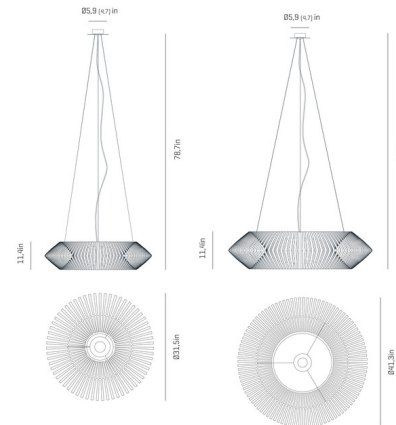

### Description

The V Pendant offers a sleek, modern look that will be an intriguing addition to any contemporary space. The slatted geometric design reflects light beautifully across the room.

### Specifications

COLOR . . . . . Black  
 BODY FINISH . . . . . Stainless Steel  
 WATTAGE . . . . . 8W  
 DIMMER . . . . . Standard 120V  
 DIMENSIONS . . . . . 31.5"W x 11.4"H  
 BULB NOT INCLUDED . . . . . 1 x A19/Medium (E26)/8W/120V LED  
 OTHER BULB OPTIONS . . . . . 1 x A19/Medium (E26)/120V LED  
 COUNTRY OF ORIGIN . . . . . Spain

### Technical Information

PRODUCT DIMENSIONS . . . . . Cord Length: 78.7"

Shown in stainless steel / black

CLICK TO VIEW PRODUCT

Notes: