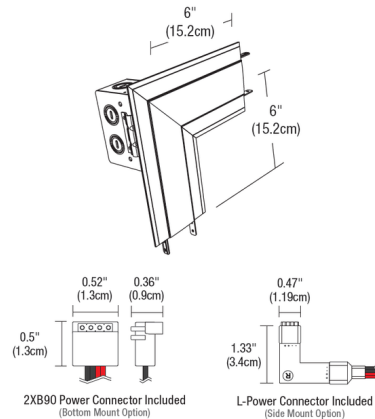

Lightology

lightology.com
866-954-4489
04-25-26

Project: _____

Company: _____

Location: _____ Fixture Type: _____

SPEC #: **EDG223423**

Approved On: _____ Approved By: _____

TruLine 1.6A L-Shape Single Power Channel Connector By PureEdge Lighting

Description

TruLine 1.6A L-Shape Single Power Channel Connector allows 24VDC power to be fed from corners for 90 degree turns (with power) in Picture Frame Installations. The two LED Strips (not included) bend on the sides within the connector to create continuous illumination on a wall or ceiling. LP2 version (sold separately) powers four separate LED Strip sections. LED Strip is installed on the side of the channel. Includes Lens, Channel Joiners, Junction Box, Adjustable Mounting Bars, and Power Connectors.

Shown in white

Specifications

COLOR	N/A
BODY FINISH	White
WATTAGE	N/A
DIMMER	N/A
DIMENSIONS	6"W x 6"H
BULB	N/A

CLICK TO VIEW PRODUCT

Notes: