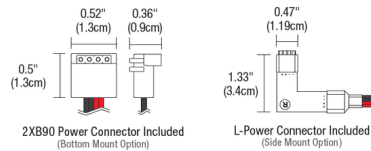

By PureEdge Lighting

Description

TruLine .5A L-Picture Frame Power Channel Connector allows 24VDC power to be fed from corners for 90 degree turns (with power in one or both directions) in picture frame installations. LED Soft Strip (not included) bends on the side of the channel and follows the bend to create continuous illumination. Can be wired as a single or dual power feed. Includes Lens, Channel Joiners, Junction Box, Adjustable Mounting Bars, Two 90 Degree Power Connectors, as well as Left and Right Power Connectors. Designed for use with Static White (and all color temperature options (except RGB: (Red/Blue/Green, RGBW: Red/Blue/Green+White, and TC: TruColor RGBTW Red/Blue/Green+Tunable White PureEdge Lighting TruLine .5A plaster-in LED system.

Shown in satin aluminum

Specifications

COLOR	N/A
BODY FINISH	Satin Aluminum
WATTAGE	N/A
DIMMER	N/A
DIMENSIONS	6"W x 6"H
BULB	N/A

CLICK TO VIEW PRODUCT

Notes: