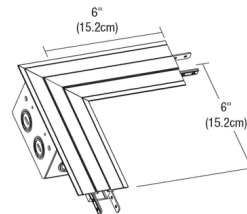

By PureEdge Lighting

Description

TruLine .5A L-Picture Frame Power Channel Connector allows 24VDC power to be fed from corners for 90 degree turns (with power in one or both directions) in picture frame installations. LED Soft Strip (not included) bends on the side of the channel and follows the bend to create continuous illumination. Can be wired as a single or dual power feed. Includes Lens, Channel Joiners, Junction Box, Adjustable Mounting Bars, Two 90 Degree Power Connectors, as well as Left and Right Power Connectors. Designed for use with Static White (and all color temperature options (except RGB: (Red/Blue/Green, RGBW: Red/Blue/Green+White, and TC: TruColor RGBTW Red/Blue/Green+Tunable White PureEdge Lighting TruLine .5A plaster-in LED system.

Shown in satin aluminum

Specifications

COLOR	N/A
BODY FINISH	Satin Aluminum
WATTAGE	N/A
DIMMER	N/A
DIMENSIONS	6"W x 6"H
BULB	N/A

CLICK TO VIEW PRODUCT

Notes: