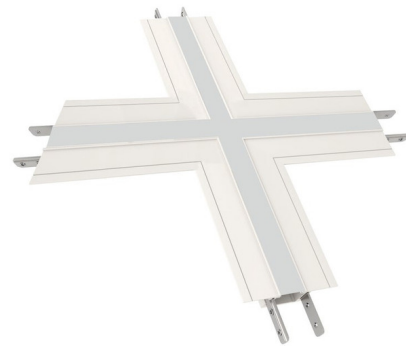

## Truline .5A X Shaped Channel Connector By PureEdge Lighting

### Description

X Shaped Channel Connector designed for use with PureEdge Lighting TruLine .5A Plaster In LED System. LED strip bends on the side within the connector to create continuous illumination on a wall or ceiling. LED strip is installed on the side of the channel. Includes lens and channel joiners. LED strip and lens are sold separately.

### Specifications

COLOR	N/A
BODY FINISH	White
WATTAGE	N/A
DIMMER	N/A
DIMENSIONS	6"W x 6"D
BULB	N/A

CLICK TO VIEW PRODUCT

Notes: