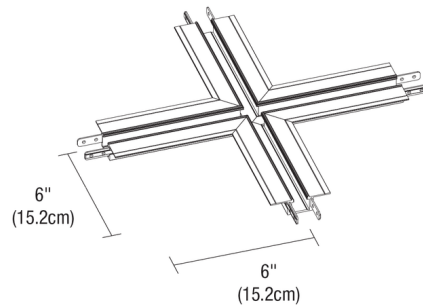

## Truline .5A X Shaped Channel Connector By PureEdge Lighting

### Description

X Shaped Channel Connector designed for use with PureEdge Lighting TruLine .5A Plaster In LED System. LED strip bends on the side within the connector to create continuous illumination on a wall or ceiling. LED strip is installed on the side of the channel. Includes lens and channel joiners. LED strip and lens are sold separately.

### Specifications

COLOR	N/A
BODY FINISH	White
WATTAGE	N/A
DIMMER	N/A
DIMENSIONS	6"W x 6"D
BULB	N/A

CLICK TO VIEW PRODUCT

Notes: