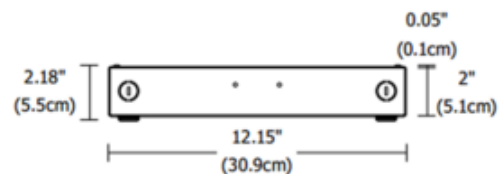

BRAND PureEdge Lighting

DESCRIPTION

The PSB-2X100W-ELV-24VDC Class 2 LED Power Supply accepts input voltage in a range of 120 volts AC and outputs 24 volts DC power up to 2x96 watts. The power supply can be used as a dimmable or non-dim power supply. Features short circuit and overload protection. Power Input: 120VAC, 50/60Hz. Power Output: Class 2, 24VDC, 2X4A, 2X96 watts maximum. For indoor applications only. To avoid overheating the power supply, install it in a ventilated remote location where air flows. Maintain proper spacing among power supplies when multiple power supplies are installed in the same remote location. Dimmable with an electronic low voltage dimmer (tested and approved: Lutron Diva DVELV-300P, Lutron Skylark SELV-300P, Lutron Maestro MAELV-600, Lutron Radio RA 2, or Legrand Adorne ADTP703TU. ETL listed. 12.15 inch width x 6.48 inch depth x 2.18 inch height.

Shown in: White

SHADE COLOR	N/A
BODY FINISH	White
LAMP	1 x LED/192W/24V LED
WATTAGE	192W
DIMMER	Low Voltage Electronic
DIMENSIONS	12.15"W x 2.18"H x 6.48"D

ITEM NUMBER EDG223430

Top View

Side View

COMPANY	PROJECT	FIXTURE TYPE	APPROVED BY	DATE