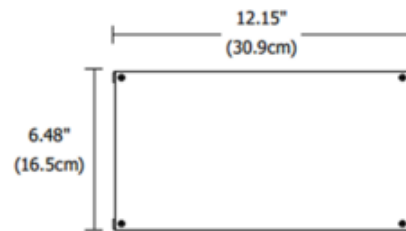

BRAND PureEdge Lighting

DESCRIPTION

The PSB-2X100W-ELV-24VDC Class 2 LED Power Supply accepts input voltage in a range of 120 volts AC and outputs 24 volts DC power up to 2x96 watts. The power supply can be used as a dimmable or non-dim power supply. Features short circuit and overload protection. Power Input: 120VAC, 50/60Hz. Power Output: Class 2, 24VDC, 2X4A, 2X96 watts maximum. For indoor applications only. To avoid overheating the power supply, install it in a ventilated remote location where air flows. Maintain proper spacing among power supplies when multiple power supplies are installed in the same remote location. Dimmable with an electronic low voltage dimmer (tested and approved: Lutron Diva DVELV-300P, Lutron Skylark SELV-300P, Lutron Maestro MAELV-600, Lutron Radio RA 2, or Legrand Adorne ADTP703TU. ETL listed. 12.15 inch width x 6.48 inch depth x 2.18 inch height.

Shown in: White

SHADE COLOR	N/A
BODY FINISH	White
LAMP	1 x LED/192W/24V LED
WATTAGE	192W
DIMMER	Low Voltage Electronic
DIMENSIONS	12.15"W x 2.18"H x 6.48"D

ITEM NUMBER EDG223430

Top View

Side View

COMPANY	PROJECT	FIXTURE TYPE	APPROVED BY	DATE