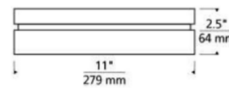

### Specifications

COLOR	White
BODY FINISH	Satin Nickel
WATTAGE	12W
DIMMER	Low Voltage Electronic
DIMENSIONS	6"W x 2.2"H
INTEGRATED LED MODULE	1 x LED/12W/120-277V LED
COUNTRY OF ORIGIN	China