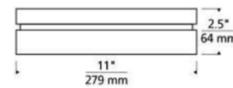

### Specifications

COLOR . . . . . White  
BODY FINISH . . . . . Antique Bronze  
WATTAGE . . . . . 23W  
DIMMER . . . . . Low Voltage Electronic  
DIMENSIONS . . . . . 11"W x 2.75"H  
INTEGRATED LED MODULE . . . . . 1 x LED/23W/120-277V LED  
COUNTRY OF ORIGIN . . . . . China