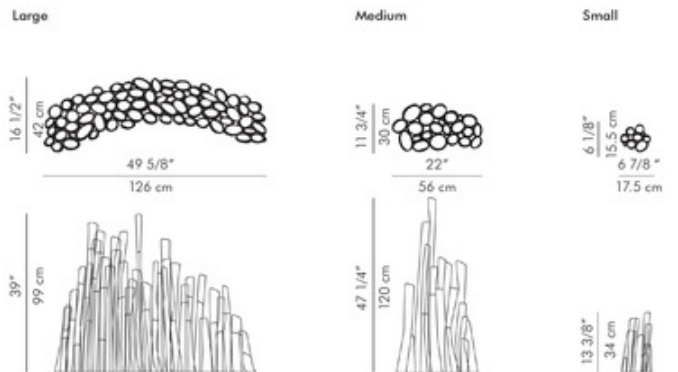

**DESIGNER**

Kenneth Cobonpue

**BRAND**

Kenneth Cobonpue

**DESCRIPTION**

The Crokkis Floor Vase support glass tubes that can be filled with water, dried plants or any other decorative material. The end user participates in the creative process by filling in this design. Available in Black. Available in three sizes. Large: 16.5 inch depth x 49.625 inch width x 39 inch height. Medium: 22 inch depth x 11.75 inch width x 47.25 inch height. Small: 6.875 inch depth x 6.125 inch width x 13.375 inch height.

*Shown in: Black*

<b>SHADE COLOR</b>	N/A
<b>BODY FINISH</b>	Black
<b>WATTAGE</b>	N/A
<b>DIMMER</b>	N/A
<b>DIMENSIONS</b>	49.625"W x 39"H x 16.5"D
<b>LAMP</b>	N/A

**ITEM NUMBER** HIV224177

COMPANY	PROJECT	FIXTURE TYPE	APPROVED BY	DATE