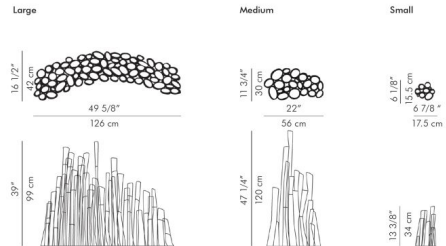

Shown in black

Specifications

COLOR	N/A
BODY FINISH	Black
WATTAGE	N/A
DIMMER	N/A
DIMENSIONS	49.625"W x 39"H x 16.5"D
BULB	N/A
COUNTRY OF ORIGIN	Philippines

CLICK TO VIEW PRODUCT

Notes: