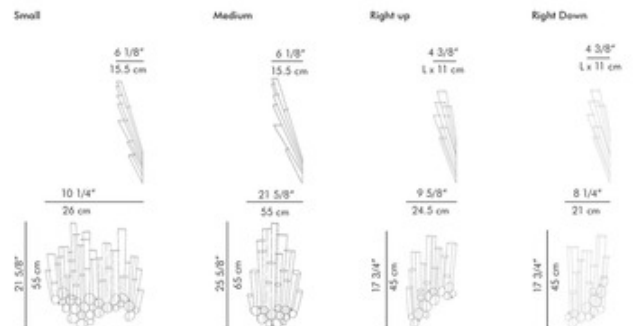

DESIGNER Kenneth Cobonpue
BRAND Kenneth Cobonpue

DESCRIPTION

The Crokkis Wall Vase supports glass tubes that can be filled with water, dried plants or any other decorative material. The end user participates in the creative process by filling in this design. Available in Black. Available in four sizes. Small: 10.25 inch depth x 6.25 inch width x 21.625 inch height. Medium: 21.625 inch depth x 6.125 inch width x 25.625 inch height. Right down: 8.125 inch depth x 4.375 inch width x 17.75 inch height. Right up: 9.625 inch depth x 4.375 inch width x 17.75 inch height.

COLOR	N/A
BODY FINISH	Black
WATTAGE	N/A
DIMMER	N/A
DIMENSIONS	6.125"W x 25.625"H x 21.625"D
LAMP	N/A

SPEC # HIV224180

COMPANY	PROJECT	FIXTURE TYPE	APPROVED BY	DATE