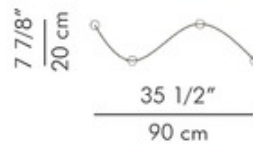

*Shown in: Black*

<b>COLOR</b>	N/A
<b>BODY FINISH</b>	Black
<b>WATTAGE</b>	N/A
<b>DIMMER</b>	N/A
<b>DIMENSIONS</b>	35.37"W x 77.375"H
<b>LAMP</b>	N/A

**SPEC #** HIV224190

**Screen**

COMPANY	PROJECT	FIXTURE TYPE	APPROVED BY	DATE