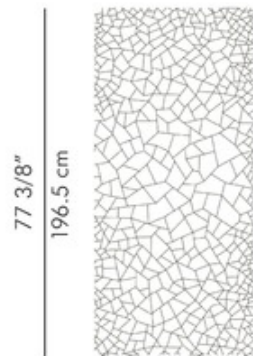

**DESIGNER** Kenneth Cobonpue  
**BRAND** Kenneth Cobonpue

**DESCRIPTION**

The Kris Kros Screen features an elaborate series of randomly cut bamboo twigs, offering a stunning accent to little geometric design details.

*Shown in: Black*

<b>COLOR</b>	N/A
<b>BODY FINISH</b>	Black
<b>WATTAGE</b>	N/A
<b>DIMMER</b>	N/A
<b>DIMENSIONS</b>	35.37"W x 77.375"H
<b>LAMP</b>	N/A

**SPEC #** HIV224190

**Screen**

COMPANY	PROJECT	FIXTURE TYPE	APPROVED BY	DATE