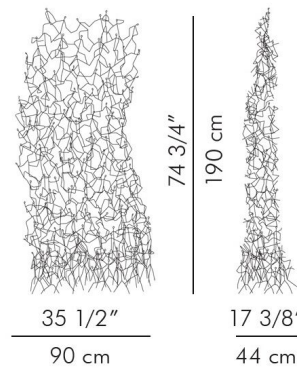

### Description

A spectacle of hundreds of individually bent metal rods embodies the playful nature of the Little People Screen. Salago fiber is coated on individually hand bent metal to perfect its texture and the endless possibilities of whimsical creativity. Available in Black with Silver accent, Silver with Red accent, or Bronze with Black accent. For indoor use only.

### Specifications

COLOR	N/A
BODY FINISH	Silver
WATTAGE	N/A
DIMMER	N/A
DIMENSIONS	35.5"W x 74.75"H x 17.25"D
BULB	N/A
COUNTRY OF ORIGIN	Philippines

CLICK TO VIEW PRODUCT

Notes: