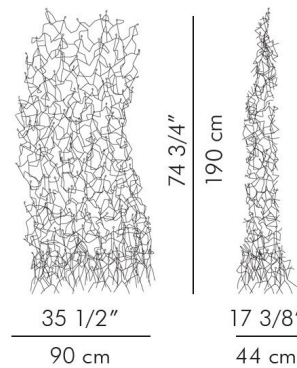

Description

A spectacle of hundreds of individually bent metal rods embodies the playful nature of the Little People Screen. Salago fiber is coated on individually hand bent metal to perfect its texture and the endless possibilities of whimsical creativity. Available in Black with Silver accent, Silver with Red accent, or Bronze with Black accent. For indoor use only.

Shown in silver

Specifications

COLOR	N/A
BODY FINISH	Silver
WATTAGE	N/A
DIMMER	N/A
DIMENSIONS	35.5"W x 74.75"H x 17.25"D
BULB	N/A
COUNTRY OF ORIGIN	Philippines

CLICK TO VIEW PRODUCT

Notes: