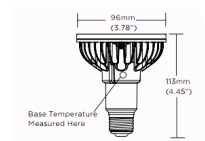

CLICK TO VIEW PRODUCT

Notes: